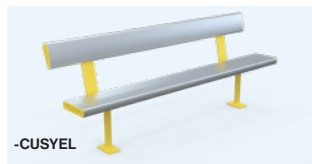

Aluminium Surface Mounted Seat

■ Size: 480(W) x 850(H)mm x length ■ Seat Height: 400(H)mm

All code	length	trade price
47-AS1	1000mm	$460.00 / ea
47-AS2	2000mm	$575.00 / ea
47-AS3	3000mm	$865.00 / ea
47-AS4	4000mm	$1040.00 / ea
47-AS5	5000mm	$1,195.00 / ea
47-AS6	6000mm	$1,430.00 / ea
47-AAR	Armrest (Sold Individually)	$49.00 / ea

NEW

Coloured code	length	trade price
47-AS1-(COLOURCODE)	1000mm	$580.00 / ea
47-AS2-(COLOURCODE)	2000mm	$695.00 / ea
47-AS3-(COLOURCODE)	3000mm	$1,035.00 / ea
47-AS4-(COLOURCODE)	4000mm	$1,220.00 / ea
47-AS5-(COLOURCODE)	5000mm	$1,425.00 / ea
47-AS6-(COLOURCODE)	6000mm	$1,650.00 / ea
47-AAR-(COLOURCODE)	Armrest Coloured (Sold Individually)	$69.00 / ea