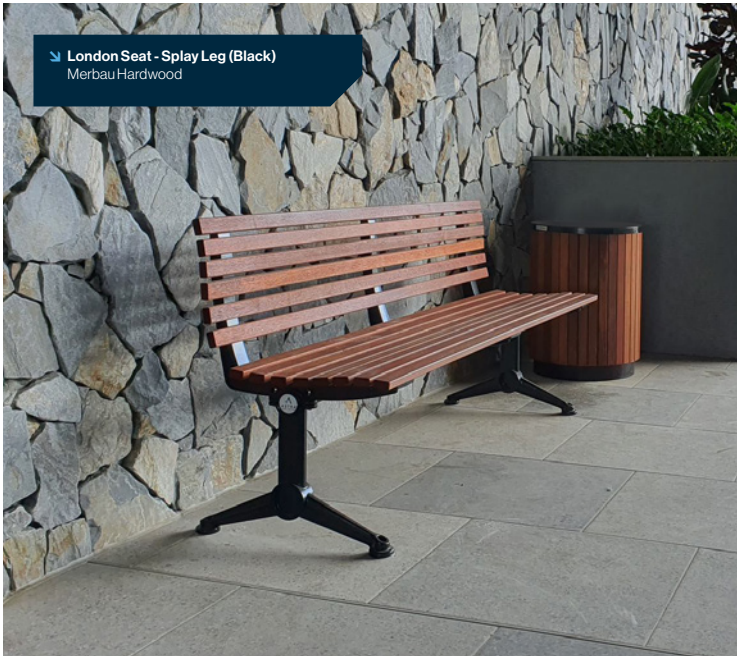

↳ London Seat - Splay Leg (Black)
Merbau Hardwood