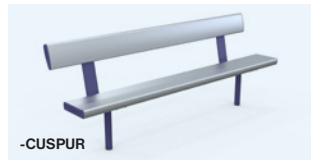

Aluminium In-ground Seat

- Size: 480(W)mm x length x adjustable height
- Leg height before installation is 650mm

All code	length	trade price
47-AS1-IG	1000mm	$460.00 / ea
47-AS2-IG	2000mm	$575.00 / ea
47-AS3-IG	3000mm	$865.00 / ea
47-AS4-IG	4000mm	$1,040.00 / ea
47-AS5-IG	5000mm	$1,195.00 / ea
47-AS6-IG	6000mm	$1,430.00 / ea
47-AAR	Armrest (Sold Individually)	$49.00 / ea

NEW

Coloured code	length	trade price
47-AS1-IG-(COLOURCODE)	1000mm	$580.00 / ea
47-AS2-IG-(COLOURCODE)	2000mm	$695.00 / ea
47-AS3-IG-(COLOURCODE)	3000mm	$1,035.00 / ea
47-AS4-IG-(COLOURCODE)	4000mm	$1,220.00 / ea
47-AS5-IG-(COLOURCODE)	5000mm	$1,425.00 / ea
47-AS6-IG-(COLOURCODE)	6000mm	$1,650.00 / ea
47-AAR-(COLOURCODE)	Armrest Coloured (Sold Individually)	$69.00 / ea

NEW

Aluminium PRO Seat

- Size: 2000(L) x 430(W) x 808(H)mm
- Other Lengths available, please enquire

code	trade price
47-AS2-PRO	$840.00 / ea
47-ARR-MON	Armrests Monument (Sold Individually) $69.00 / ea