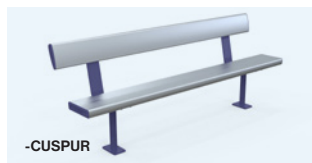

Aluminium Surface Mounted Seat

■ Size: 480(W) x 850(H)mm x length ■ Seat Height: 400(H)mm

All code	length	trade price
47-AS1	1000mm	$460.00 / ea
47-AS2	2000mm	$575.00 / ea
47-AS3	3000mm	$865.00 / ea
47-AS4	4000mm	$1040.00 / ea
47-AS5	5000mm	$1,195.00 / ea
47-AS6	6000mm	$1,430.00 / ea
47-AAR	Armrest (Sold Individually)	$49.00 / ea

NEW

Coloured code	length	trade price
47-AS1-(COLOURCODE)	1000mm	$580.00 / ea
47-AS2-(COLOURCODE)	2000mm	$695.00 / ea
47-AS3-(COLOURCODE)	3000mm	$1,035.00 / ea
47-AS4-(COLOURCODE)	4000mm	$1,220.00 / ea
47-AS5-(COLOURCODE)	5000mm	$1,425.00 / ea
47-AS6-(COLOURCODE)	6000mm	$1,650.00 / ea
47-AAR-(COLOURCODE)	Armrest Coloured (Sold Individually)	$69.00 / ea