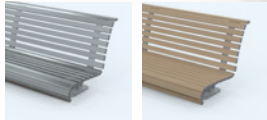

Madrid Seats

Anodised Aluminium

Blonde Oak

Madrid DDA Seat Plinth Mount

- Size: 1800(L) x 630(W)mm
- Seat Height: 150mm + plinth
- Slat Profile: 40(W) x 20(H)mm

code	description	trade price
47-AMSTP18	Merbau Hardwood	$1,860.00 / ea
47-AMSAP18	Anodised Aluminium	$2,040.00 / ea
47-AMSCP18	Enviroslat Walnut	$2,199.00 / ea
47-AMSWGAP18	Wood Grain Aluminium - Western Red Cedar	$2,199.00 / ea
47-AMSBOP18	Wood Grain Aluminium - Blonde Oak	$2,199.00 / ea
47-ALAR	Armrest (Set of 2)	$189.00 / ea