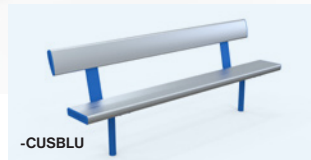

Aluminium In-ground Seat

- Size: 480(W)mm x length x adjustable height
- Leg height before installation is 650mm

All code	length	trade price
47-AS1-IG	1000mm	$460.00 / ea
47-AS2-IG	2000mm	$575.00 / ea
47-AS3-IG	3000mm	$865.00 / ea
47-AS4-IG	4000mm	$1,040.00 / ea
47-AS5-IG	5000mm	$1,195.00 / ea
47-AS6-IG	6000mm	$1,430.00 / ea
47-AAR	Armrest (Sold Individually)	$49.00 / ea

NEW

Coloured code	length	trade price
47-AS1-IG-(COLOURCODE)	1000mm	$580.00 / ea
47-AS2-IG-(COLOURCODE)	2000mm	$695.00 / ea
47-AS3-IG-(COLOURCODE)	3000mm	$1,035.00 / ea
47-AS4-IG-(COLOURCODE)	4000mm	$1,220.00 / ea
47-AS5-IG-(COLOURCODE)	5000mm	$1,425.00 / ea
47-AS6-IG-(COLOURCODE)	6000mm	$1,650.00 / ea
47-AAR-(COLOURCODE)	Armrest Coloured (Sold Individually)	$69.00 / ea

NEW

Aluminium PRO Seat

- Size: 2000(L) x 430(W) x 808(H)mm
- Other Lengths available, please enquire

code	trade price
47-AS2-PRO	$840.00 / ea
47-ARR-MON	Armrests Monument (Sold Individually) $69.00 / ea