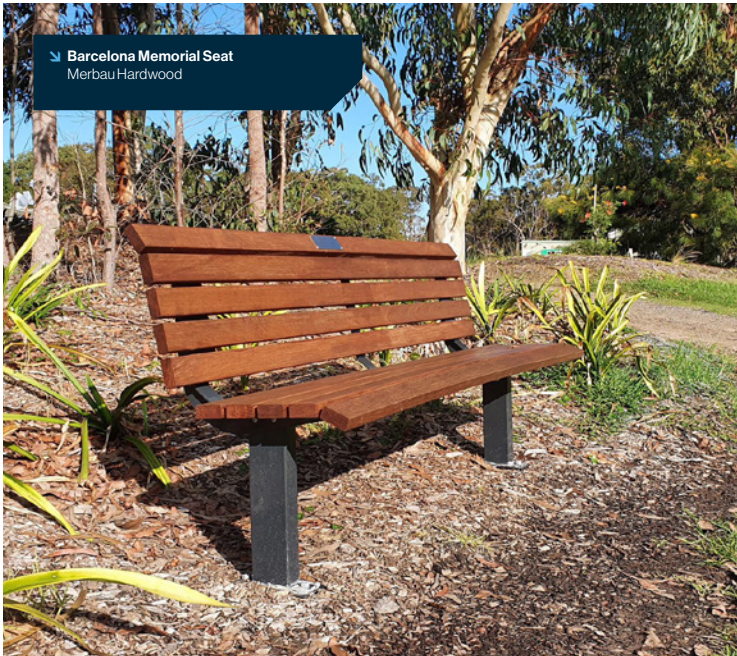

Barcelona Memorial Seat
Merbau Hardwood