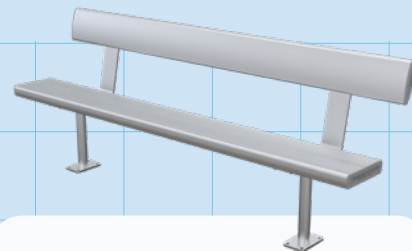

AS Urban Aluminium

Our Aluminium Suite is completely maintenance free and utilises a strong modular frame. Available in a range of frame colours to suit any application.