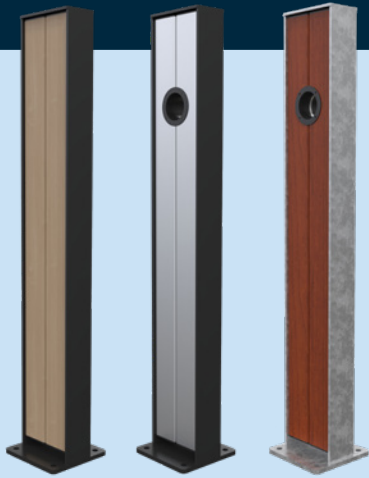

Also available from Astra

7 Architectural Bollards