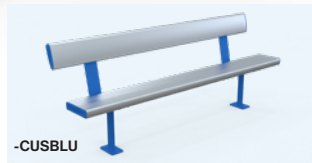

Aluminium Surface Mounted Seat

■ Size: 480(W) x 850(H)mm x length ■ Seat Height: 400(H)mm

All code	length	trade price
47-AS1	1000mm	$460.00 / ea
47-AS2	2000mm	$575.00 / ea
47-AS3	3000mm	$865.00 / ea
47-AS4	4000mm	$1040.00 / ea
47-AS5	5000mm	$1,195.00 / ea
47-AS6	6000mm	$1,430.00 / ea
47-AAR	Armrest (Sold Individually)	$49.00 / ea

NEW

Coloured code	length	trade price
47-AS1-(COLOURCODE)	1000mm	$580.00 / ea
47-AS2-(COLOURCODE)	2000mm	$695.00 / ea
47-AS3-(COLOURCODE)	3000mm	$1,035.00 / ea
47-AS4-(COLOURCODE)	4000mm	$1,220.00 / ea
47-AS5-(COLOURCODE)	5000mm	$1,425.00 / ea
47-AS6-(COLOURCODE)	6000mm	$1,650.00 / ea
47-AAR-(COLOURCODE)	Armrest Coloured (Sold Individually)	$69.00 / ea