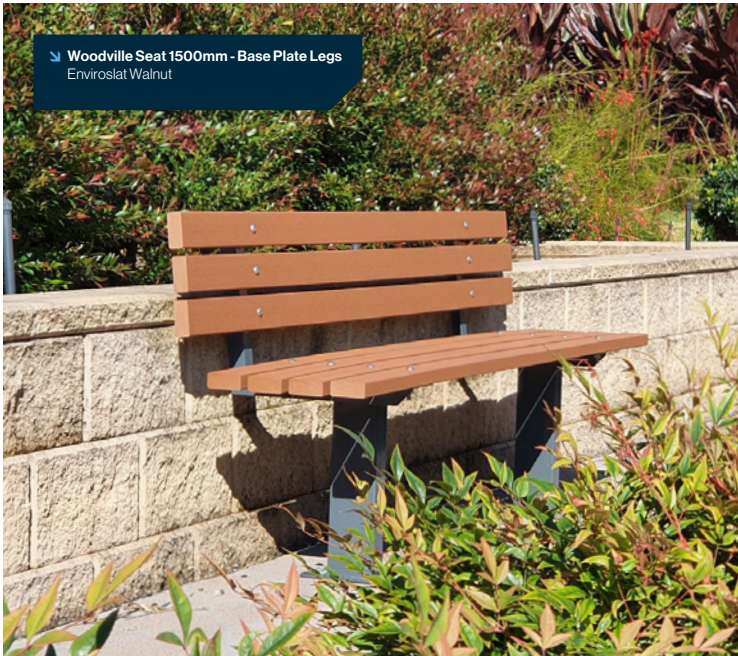

Woodville Seat 1500mm - Base Plate Legs
Enviroslat Walnut