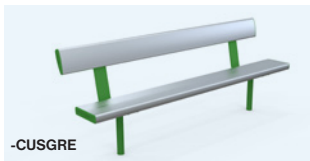

Aluminium In-ground Seat

- Size: 480(W)mm x length x adjustable height
- Leg height before installation is 650mm

All code	length	trade price
47-AS1-IG	1000mm	$460.00 / ea
47-AS2-IG	2000mm	$575.00 / ea
47-AS3-IG	3000mm	$865.00 / ea
47-AS4-IG	4000mm	$1,040.00 / ea
47-AS5-IG	5000mm	$1,195.00 / ea
47-AS6-IG	6000mm	$1,430.00 / ea
47-AAR	Armrest (Sold Individually)	$49.00 / ea

NEW

Coloured code	length	trade price
47-AS1-IG-(COLOURCODE)	1000mm	$580.00 / ea
47-AS2-IG-(COLOURCODE)	2000mm	$695.00 / ea
47-AS3-IG-(COLOURCODE)	3000mm	$1,035.00 / ea
47-AS4-IG-(COLOURCODE)	4000mm	$1,220.00 / ea
47-AS5-IG-(COLOURCODE)	5000mm	$1,425.00 / ea
47-AS6-IG-(COLOURCODE)	6000mm	$1,650.00 / ea
47-AAR-(COLOURCODE)	Armrest Coloured (Sold Individually)	$69.00 / ea

NEW

Aluminium PRO Seat

- Size: 2000(L) x 430(W) x 808(H)mm
- Other Lengths available, please enquire

code	trade price
47-AS2-PRO	$840.00 / ea
47-ARR-MON	Armrests Monument (Sold Individually) $69.00 / ea