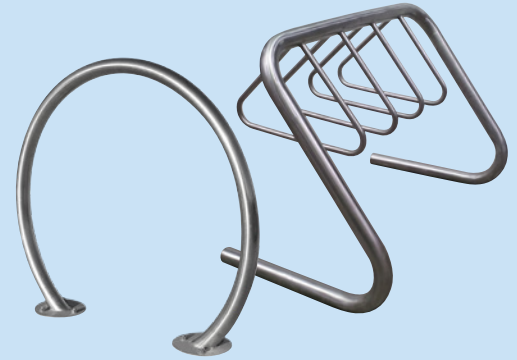

www.astrastreetfurniture.com.au/portfolio/projects/project-st-clair-shopping-centre/

Also available from Astra

7 Architectural Bollards

7 Tables

7 Bin Enclosures

7 Benches

7 Waste Bins

7 Picnic Settings