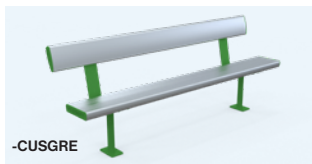

Aluminium Surface Mounted Seat

■ Size: 480(W) x 850(H)mm x length ■ Seat Height: 400(H)mm

All code	length	trade price
47-AS1	1000mm	$460.00 / ea
47-AS2	2000mm	$575.00 / ea
47-AS3	3000mm	$865.00 / ea
47-AS4	4000mm	$1040.00 / ea
47-AS5	5000mm	$1,195.00 / ea
47-AS6	6000mm	$1,430.00 / ea
47-AAR	Armrest (Sold Individually)	$49.00 / ea

NEW

Coloured code	length	trade price
47-AS1-(COLOURCODE)	1000mm	$580.00 / ea
47-AS2-(COLOURCODE)	2000mm	$695.00 / ea
47-AS3-(COLOURCODE)	3000mm	$1,035.00 / ea
47-AS4-(COLOURCODE)	4000mm	$1,220.00 / ea
47-AS5-(COLOURCODE)	5000mm	$1,425.00 / ea
47-AS6-(COLOURCODE)	6000mm	$1,650.00 / ea
47-AAR-(COLOURCODE)	Armrest Coloured (Sold Individually)	$69.00 / ea