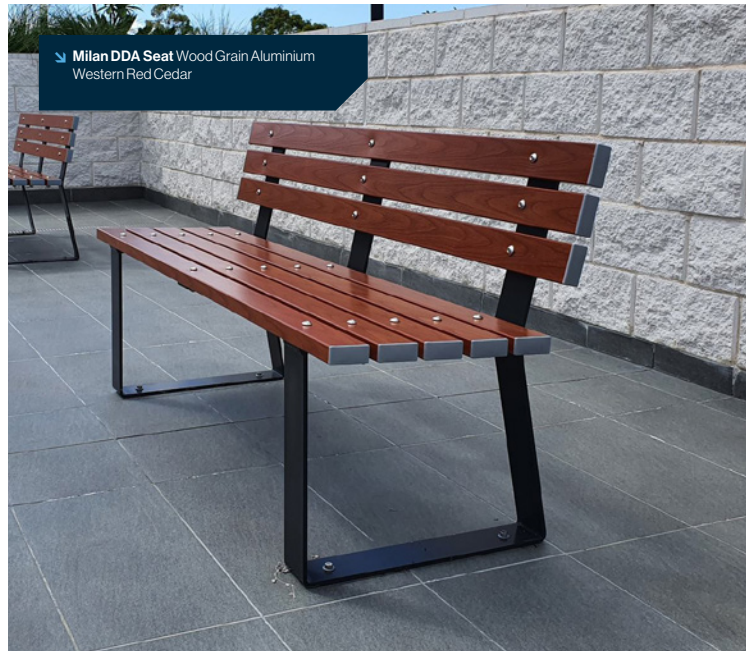

↘ **Milan DDA Seat** Wood Grain Aluminium
Western Red Cedar