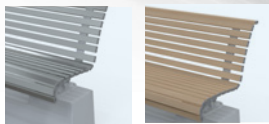

Anodised Aluminium

Blonde Oak

Madrid DDA Seat Plinth Mount + Concrete Plinth

- Size: 1800(L) x 630(W)mm
- Seat Height: 150mm + plinth
- Slat Profile: 40(W) x 20(H)mm

code	description	trade price
47-AMSTP18-PLINTH	Merbau Hardwood	$3,459.00 / ea
47-AMSAP18-PLINTH	Anodised Aluminium	$3,639.00 / ea
47-AMSCP18-PLINTH	Enviroslat Walnut	$3,798.00 / ea
47-AMSWGAP18-PLINTH	Wood Grain Aluminium - Western Red Cedar	$3,798.00 / ea
47-AMSBOP18-PLINTH	Wood Grain Aluminium - Blonde Oak	$3,798.00 / ea
47-ALAR	Armrest (Set of 2)	$189.00 / ea