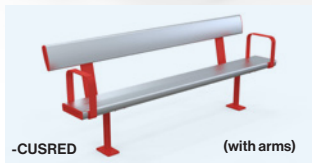

Aluminium Surface Mounted Seat

■ Size: 480(W) x 850(H)mm x length ■ Seat Height: 400(H)mm

All code	length	trade price
47-AS1	1000mm	$460.00 / ea
47-AS2	2000mm	$575.00 / ea
47-AS3	3000mm	$865.00 / ea
47-AS4	4000mm	$1040.00 / ea
47-AS5	5000mm	$1,195.00 / ea
47-AS6	6000mm	$1,430.00 / ea
47-AAR	Armrest (Sold Individually)	$49.00 / ea

NEW

Coloured code	length	trade price
47-AS1-(COLOURCODE)	1000mm	$580.00 / ea
47-AS2-(COLOURCODE)	2000mm	$695.00 / ea
47-AS3-(COLOURCODE)	3000mm	$1,035.00 / ea
47-AS4-(COLOURCODE)	4000mm	$1,220.00 / ea
47-AS5-(COLOURCODE)	5000mm	$1,425.00 / ea
47-AS6-(COLOURCODE)	6000mm	$1,650.00 / ea
47-AAR-(COLOURCODE)	Armrest Coloured (Sold Individually)	$69.00 / ea